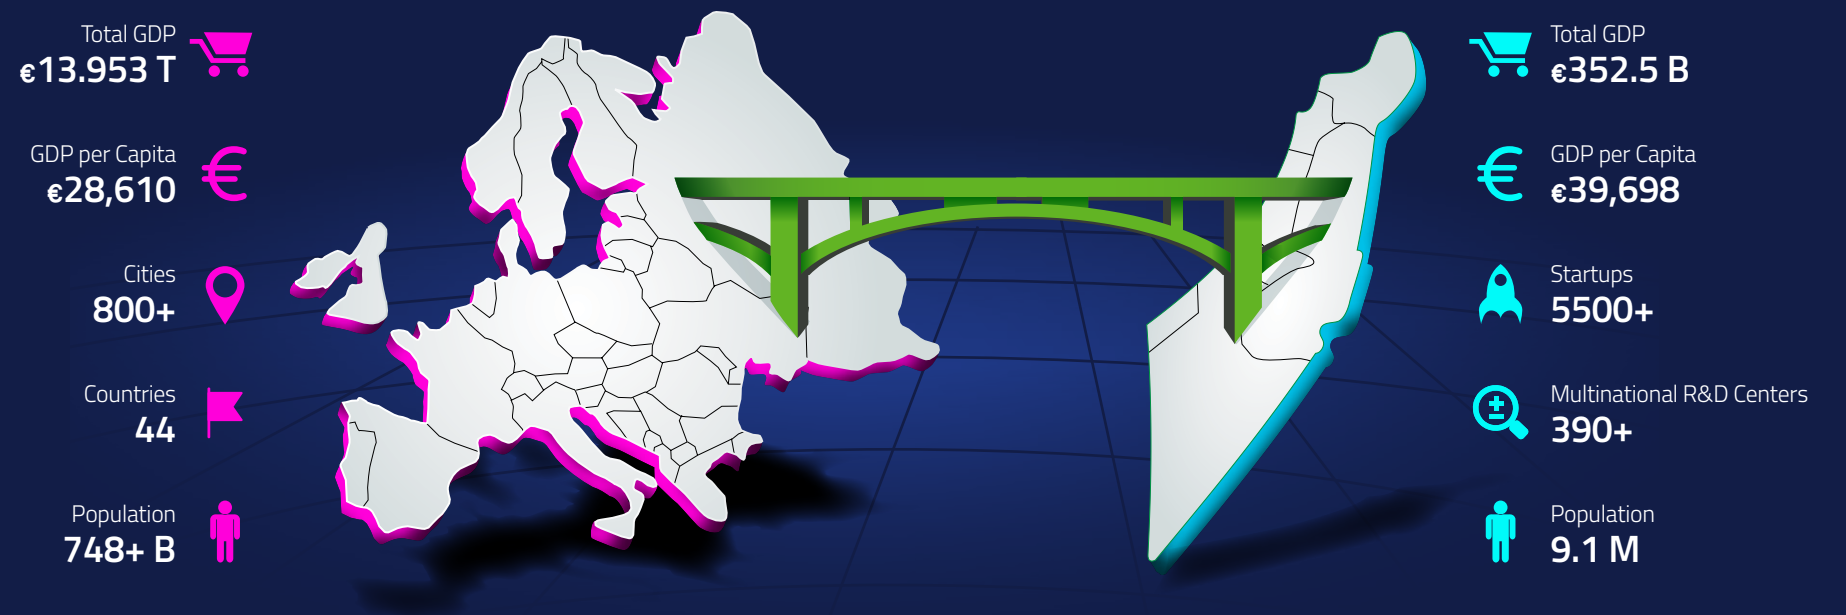

# EIT Hub Israel

An outreach location of the European Institute of Innovation and Technology (EIT)

The hub creates synergies between the EIT community and the Israeli innovation ecosystem to support the growth of innovative start ups and increase the number of EU-Israel and Cross KIC collaborative projects.

Startup Nation Central Finder (2020) | Real GDP per Capita (2019) | GDP - European Union (2019)

Innovation ecosystem development training for **European Ecosystem Managers**

- Soft Landing
- Matchmaking
- Community